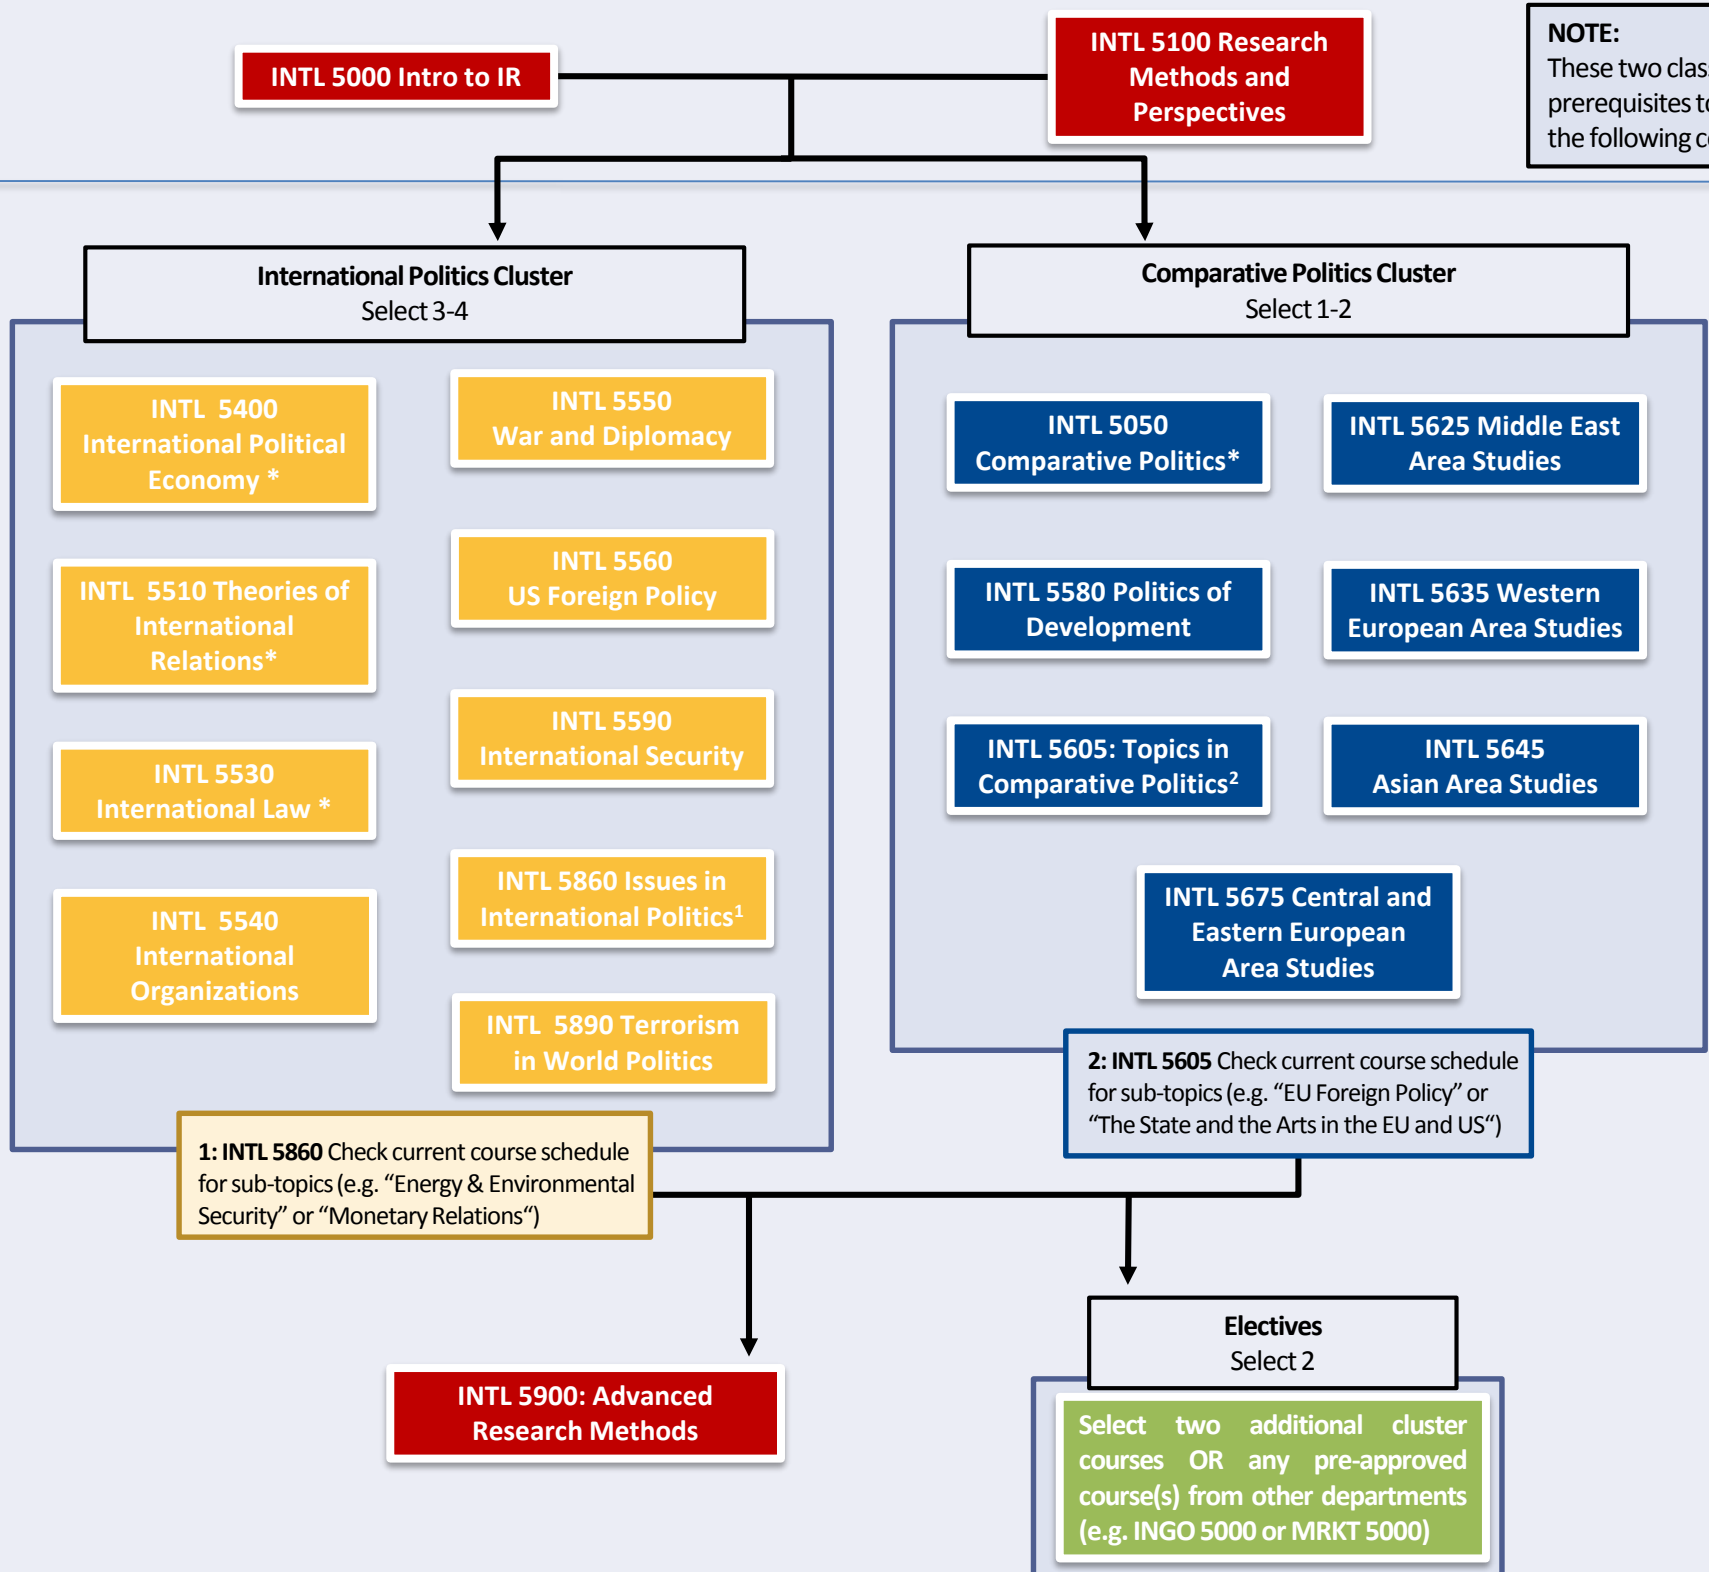

Graduate Roadmap (MA)

The program comprises a minimum of **12 courses in total**. Cluster courses are subject to change.

Legend

- Required (5)**
- International Politics Cluster (3-4)*
- Comparative Politics Cluster (1-2)*
- Electives (2)*

Note: **Minimum of 5** cluster classes required in total, student's choice which courses. The program thus comprises 5 required, 5 cluster, 2 elective courses and the graduate thesis (counts as 2 courses)

GENERAL NOTES:

*INTL 5050, INTL 5400, INTL 5510, and INTL 5530 are highly recommended.
 ** The thesis counts as two courses and has to be written in the *two consecutive, final* terms. The public defense is an integral part of the thesis process.